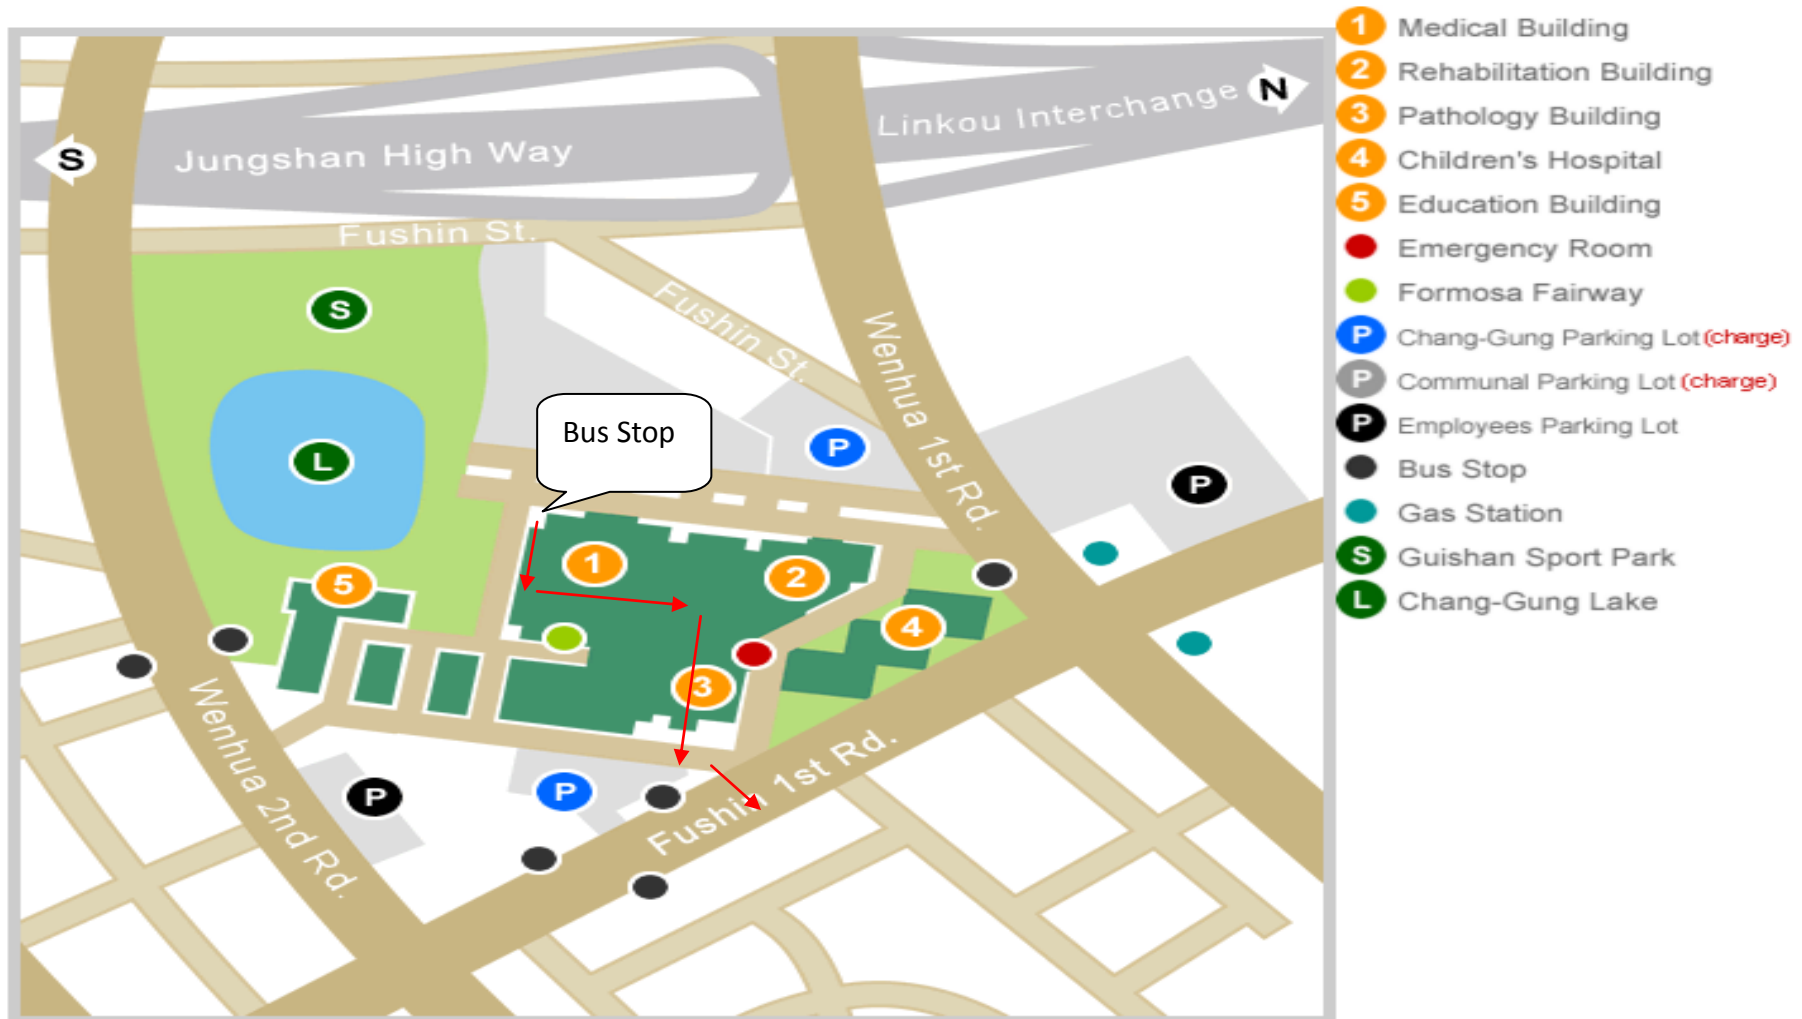

Get off the bus and then walk through the hospital (Medical building & Pathology Building) to Fushin 1st Rd.

There are 2 photo booths around CGMH.

One is located on B1, Global Mall. It is right next to the Daiso

http://www.seiwainc.com/kirei/place_taoyuan04_globalmall.html

Another is on Fushin 1st Road.

© 2014 Google 圖片日期: 2012年7月

回報

Turn Right

The photo booth is right in front of the Far EastTone Telecommunications.